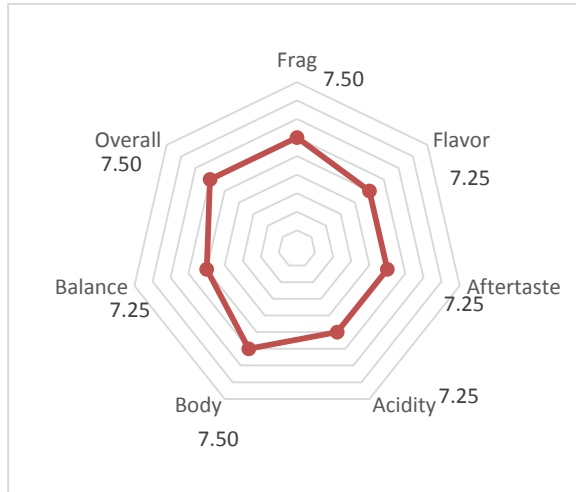

FEDECOCAGUA R.L.

SHB EP JASMIN

CUP

<u>Characteristic</u>	<u>Score</u>
Frag	7.50
Flavor	7.25
Aftertaste	7.25
Acidity	7.25
Body	7.50
Balance	7.25
Uniformity	10
Clean Cup	10
Sweetness	10
Overall	7.50

Notes:

Sweetness, Chocolate, Caramel, Creamy